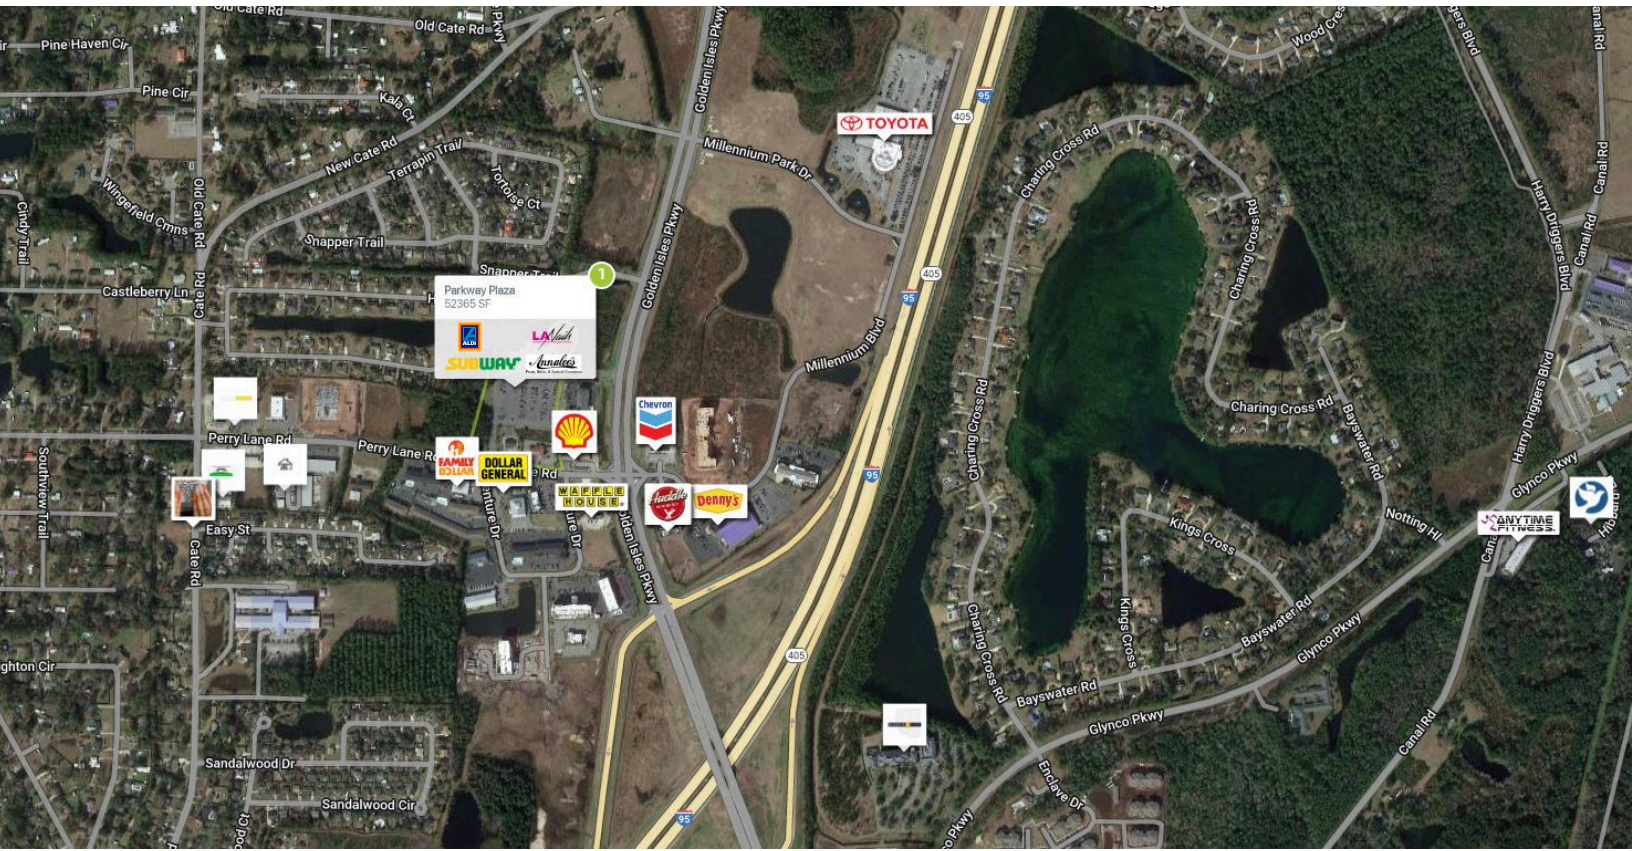

Parkway Plaza

303 - 363 Venture Drive
Brunswick, GA 31525

AADT: 10,681 (Golden Isles Pkwy.)

Avg. Hourly Traffic: 688 (Golden Isles Pkwy.)

DISCLAIMER

The information contained herein has been obtained from sources we believe to be reliable; however, we have not investigated nor verified any information and make no guarantee, warranty or representation to the accuracy or completeness of information. By accepting this Marketing Brochure, you agree to release Wheeler Real Estate Company and WHLR and hold it harmless from any kind of claim, cost, expense, or liability arising out of your investigation and/or lease of this property. This Marketing Brochure and offering is subject to correction or errors and omissions, change of price, prior to sale/lease or withdrawal from the market, without notice.